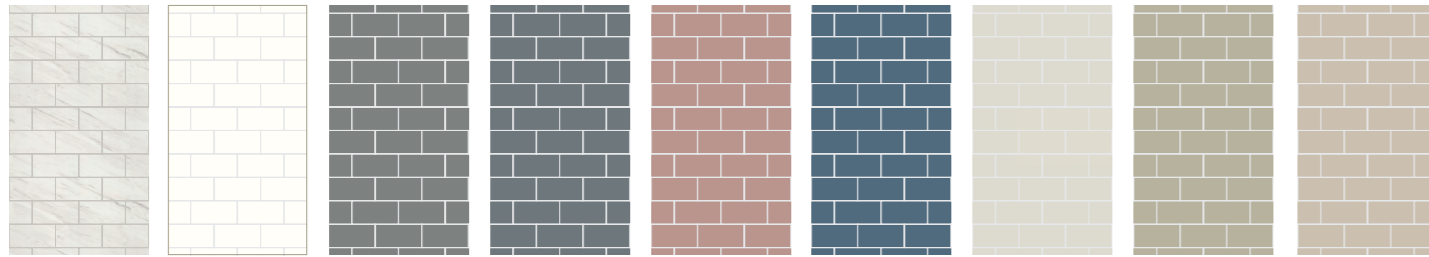

Metro Tile Collectie

Levanto Marble® MT812M Alpine White® MT1100M Dust Grey® MT732M Monument Grey® MT780M Antique Rose® MT325M Misty Blue® MT502M White Grey® MT775M Sage Green® MT638M Taupe Grey® MT750M