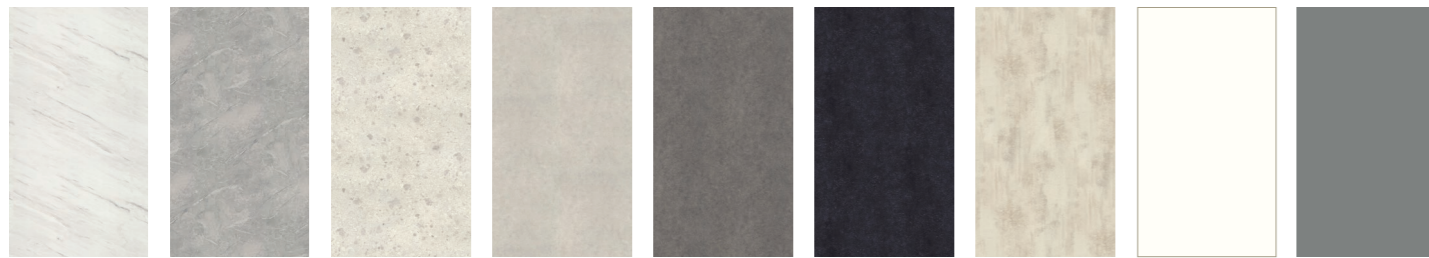

Pure Collectie

Levanto Marble® MP812 Valmasino Marble® MP074 White Terrazzo® MP020 White Mineral® MP486 Grey Mineral® MP487 Black Mineral® MP490 White Gypsum® MP637 Alpine White® MT1100 Dust Grey® MP732